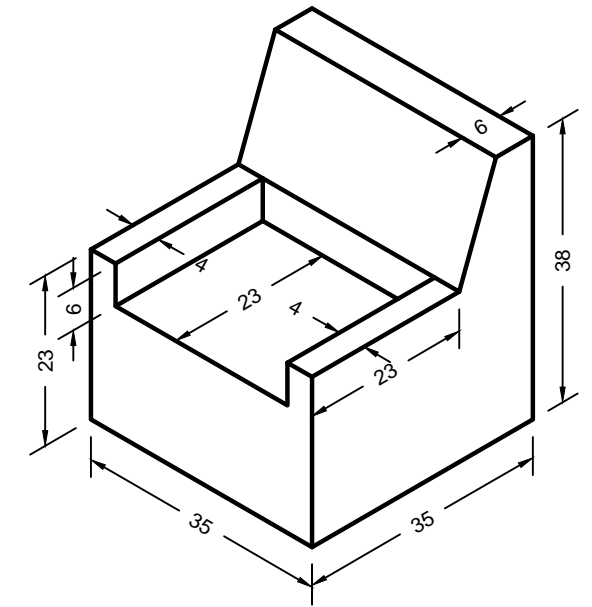

In all questions, all dimensions are in mm.

Q. 1

Q. 1 **B**

B

TA 101, END SEM EXAM. 2014. IIT KANPUR

TIME: 3hrs MAX. MARKS: 100

NAME: _____

ROLL NO: _____

SEAT NO: _____

SECTION: _____ SIG.: _____