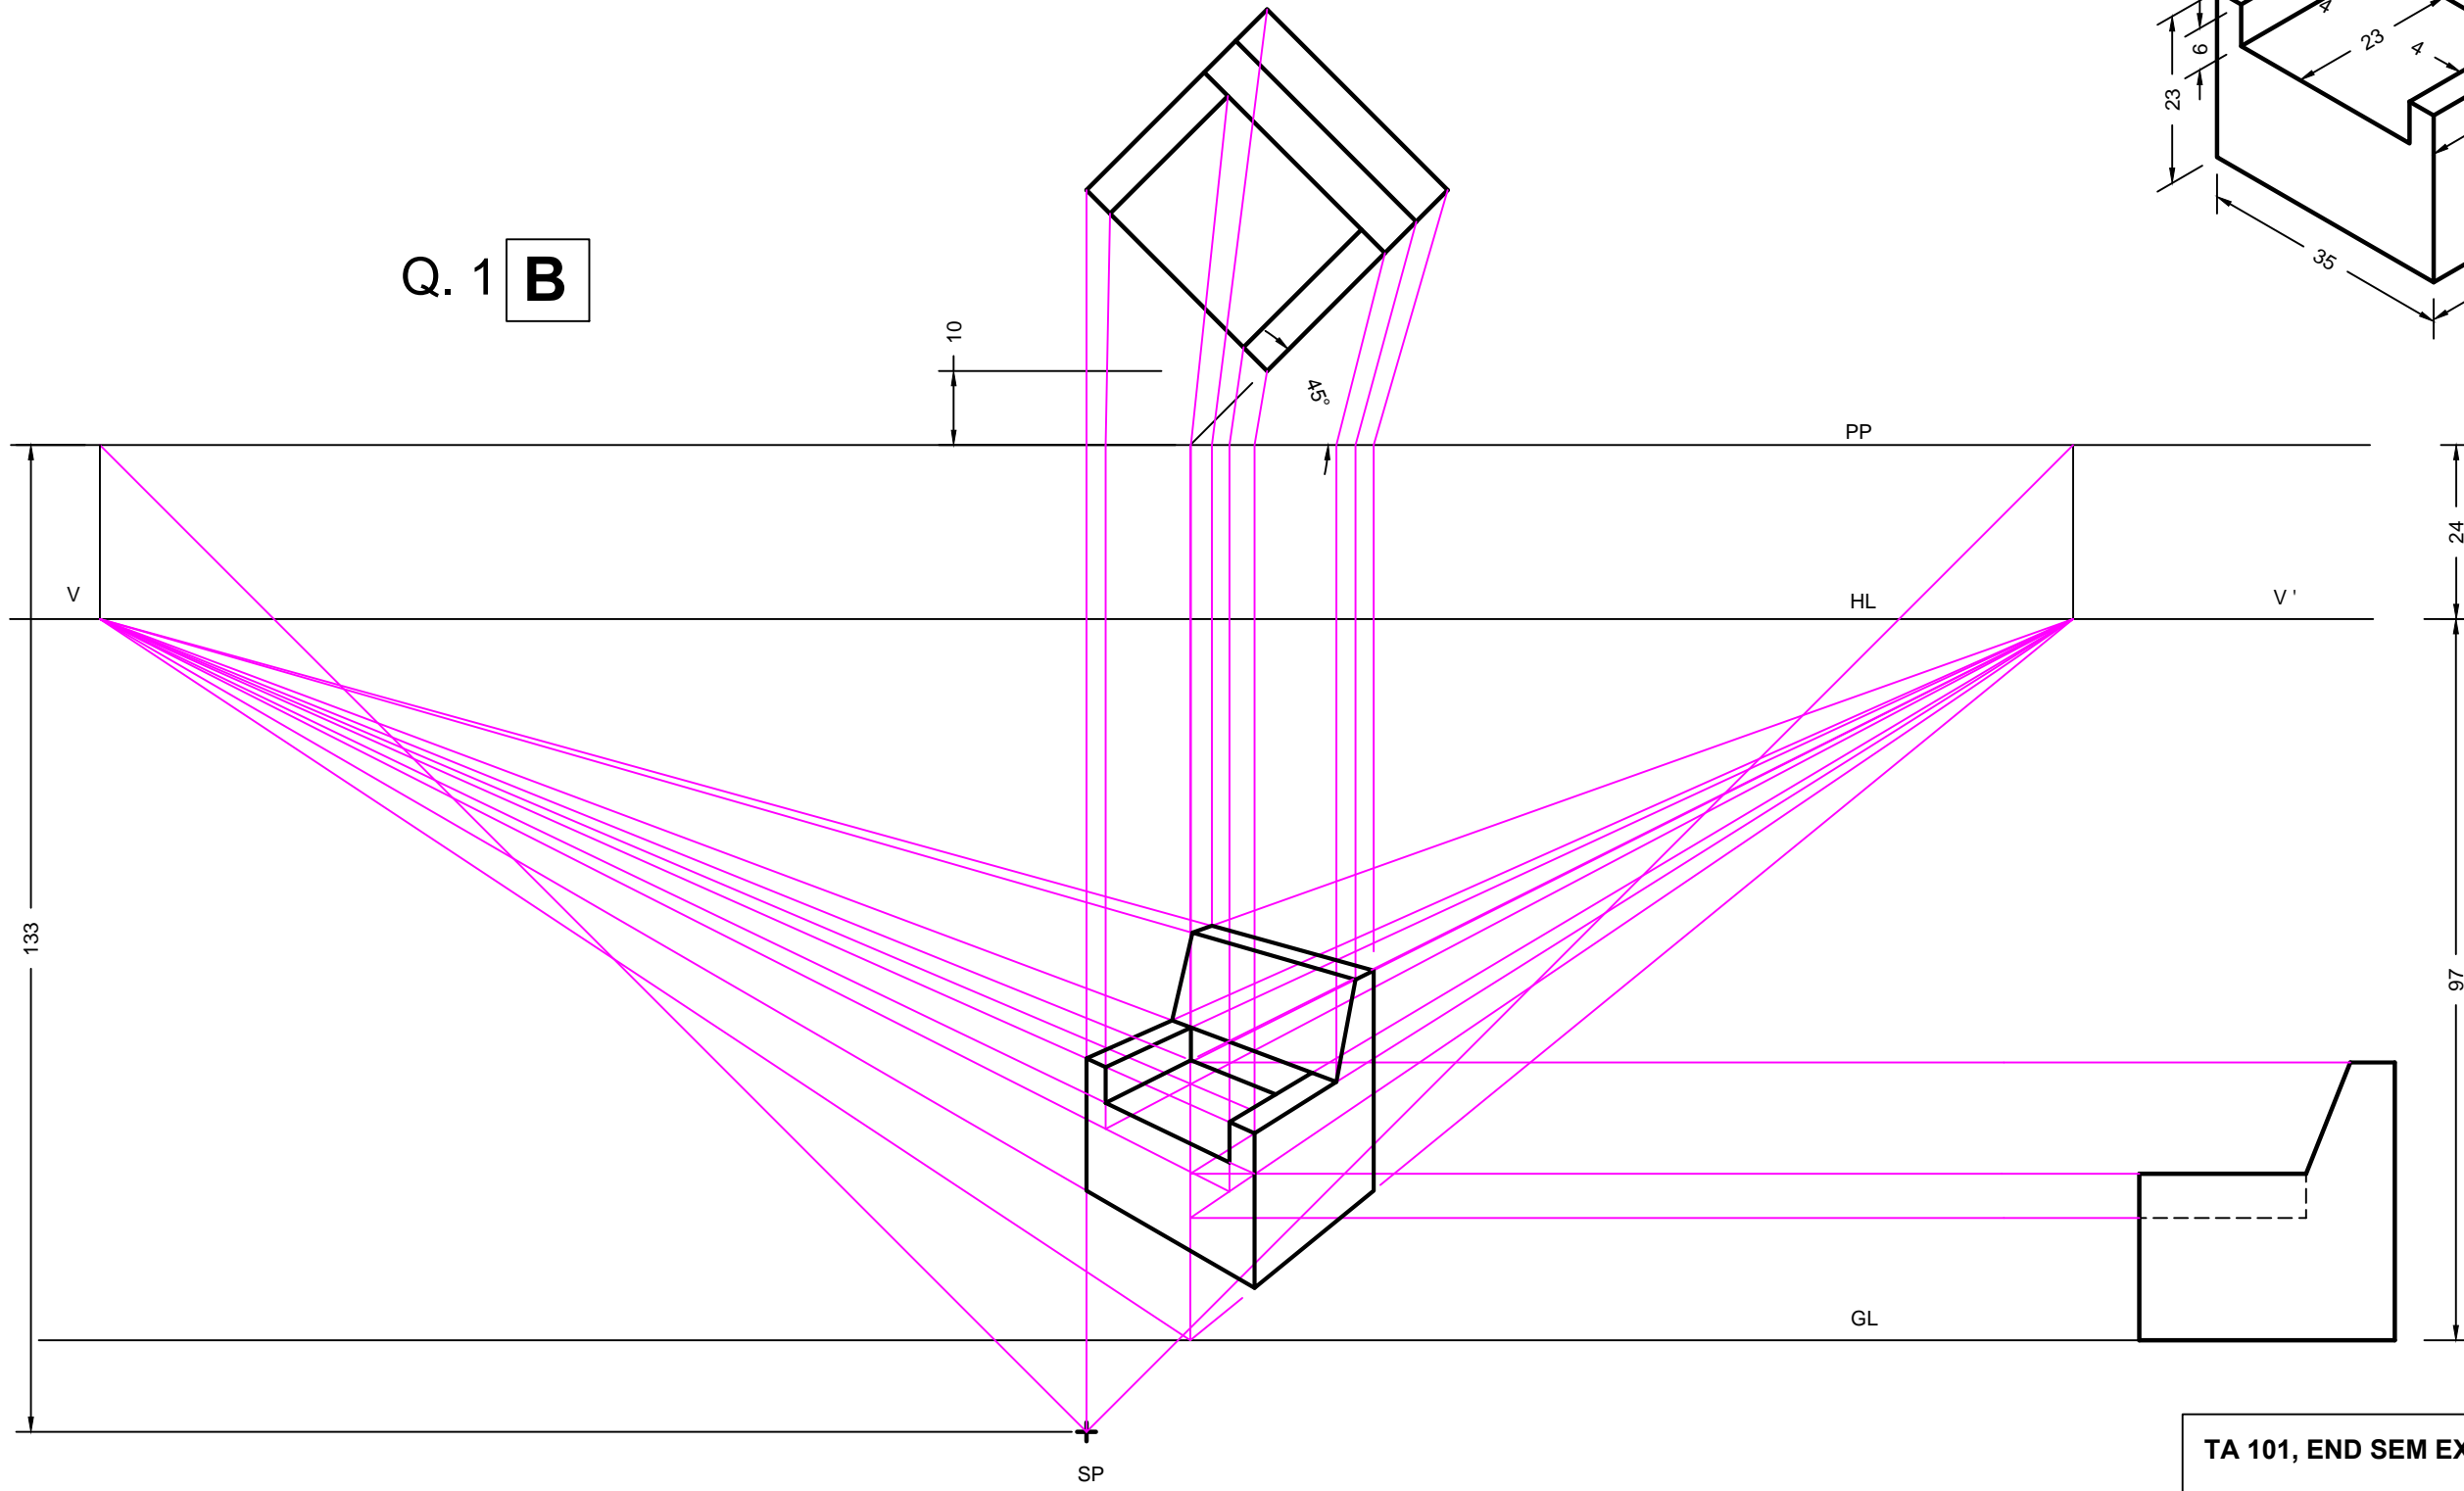

In all questions, all dimensions are in mm.

Q. 1

Q. 1 **B**

B

TA 101, END SEM EXAM. 2014. IIT KANPUR

TIME: 3hrs MAX. MARKS: 100

NAME: _____

ROLL NO: _____

SEAT NO: _____

SECTION: _____ SIG.: _____