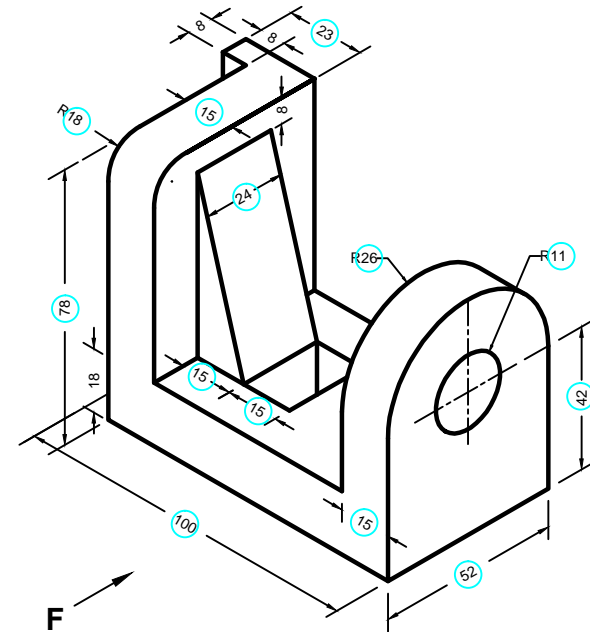

Q. 1 Sloution

A

TA 101, 1st MID SEM EXAM. 2014. IIT KANPUR

TIME: MAX. MARKS

NAME:

ROLL NO:

SEAT NO.

SECTION: