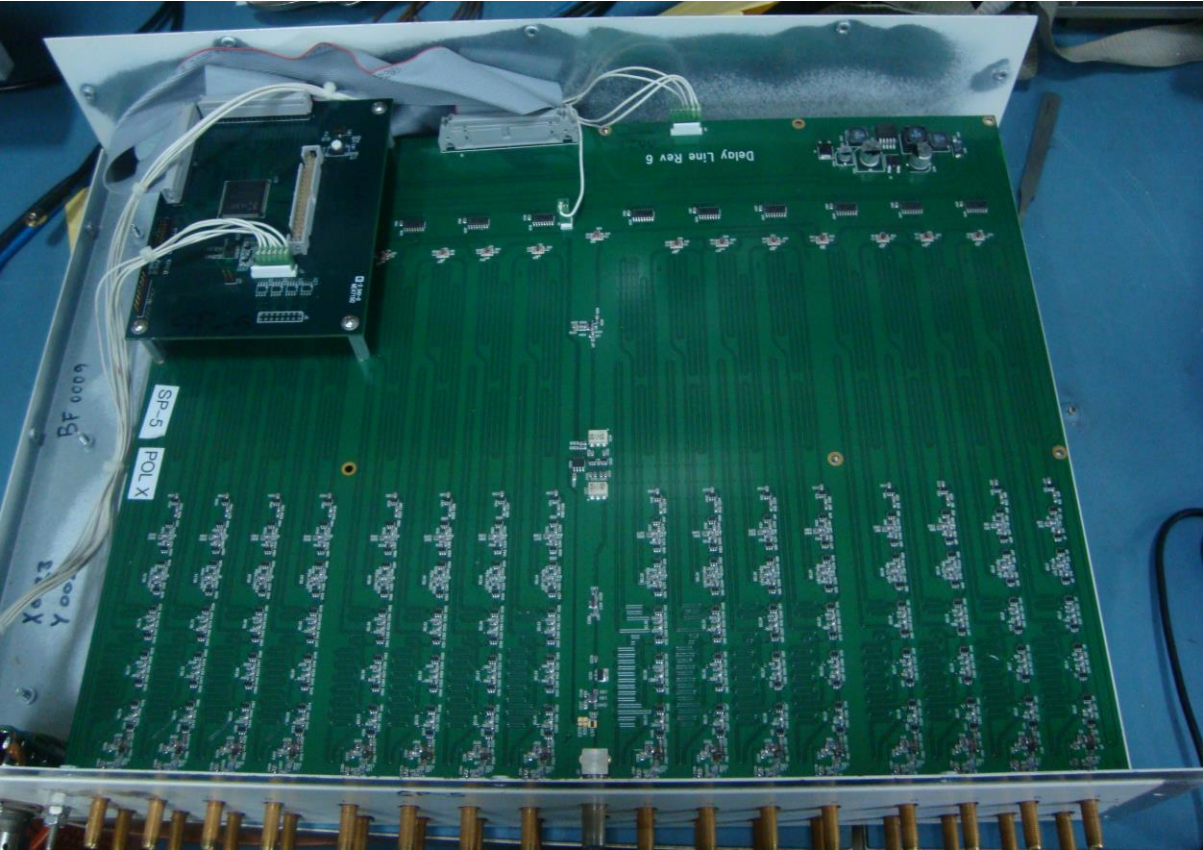

SWAN BLOCK DIAGRAM

Swan Mini Rack Receiver System

Front View

Rear View

Beamformer

Beamformer Front view

Beamformer Inside view

Front-end Unit

Front view

Inside View

Beamformer Control Unit

Front View

Rear View

Inside View

Control Unit

Front View

Rear View

Inside View

GPS + Rb Standard

Front View

Rear View

Inside View

Front-end Unit

Front View

Rear View

Inside View

DSP Unit

Front View

Rear View

Inside View