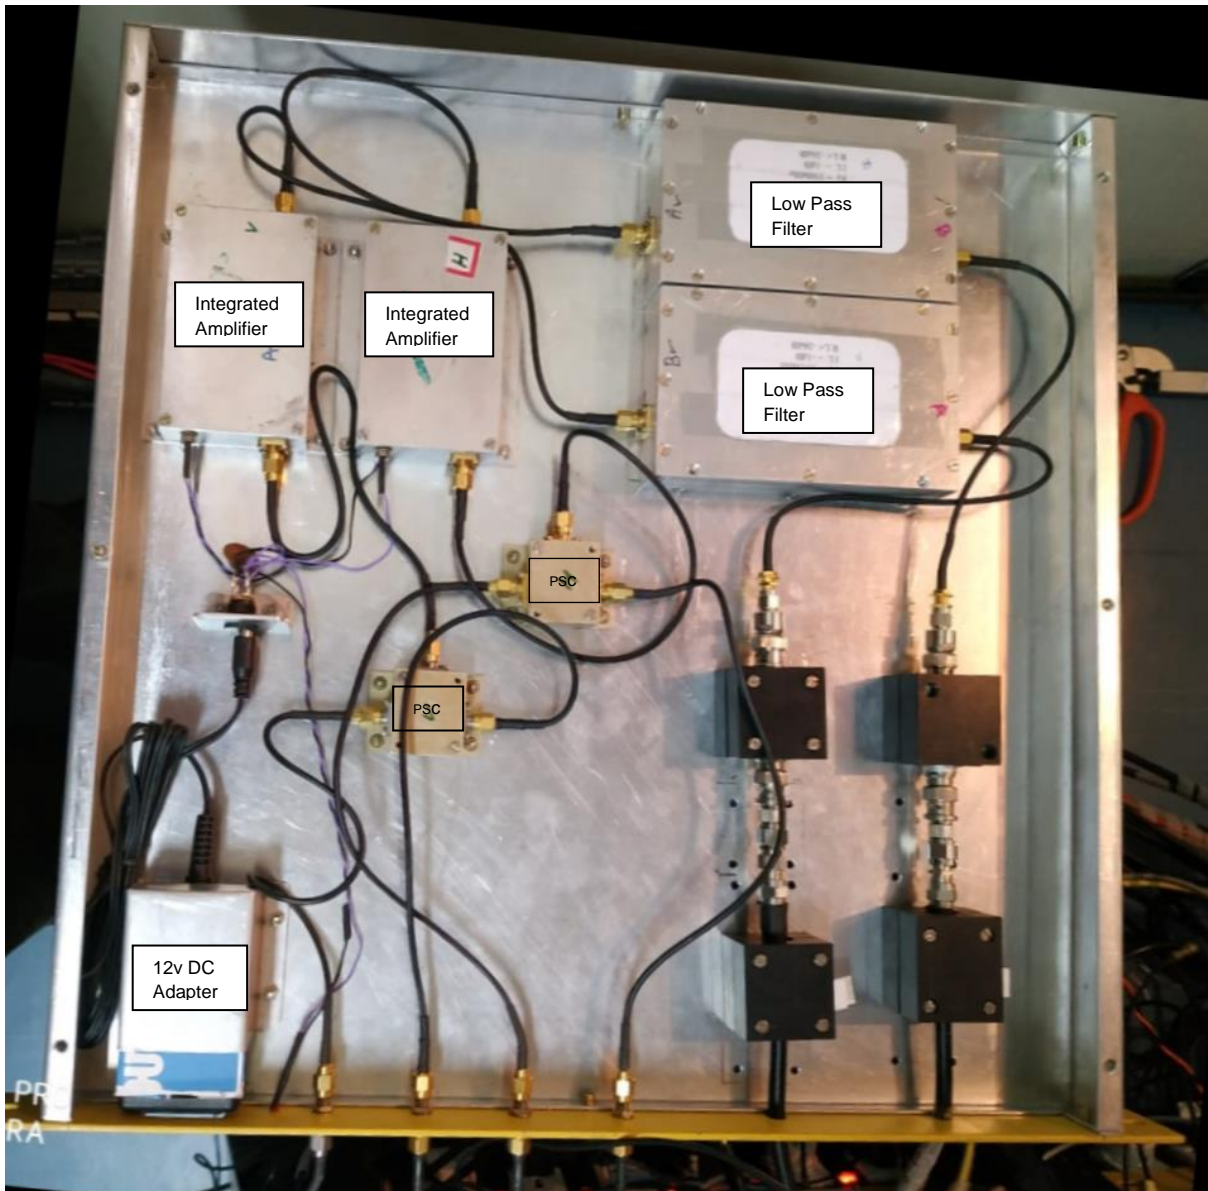

SWAN BLOCK DIAGRAM

Swan Mini Rack Receiver System

Front View

Rear View

Beamformer

Beamformer Front view

Beamformer Inside view

Front-end Unit

Front view

Inside View

Beamformer Control Unit

Front View

Rear View

Inside View

Control Unit

Front View

Rear View

Inside View

GPS + Rb Standard

Front View

Rear View

Inside View

Front-end Unit

Front View

Rear View

Inside View

DSP Unit

Front View

Rear View

Inside View